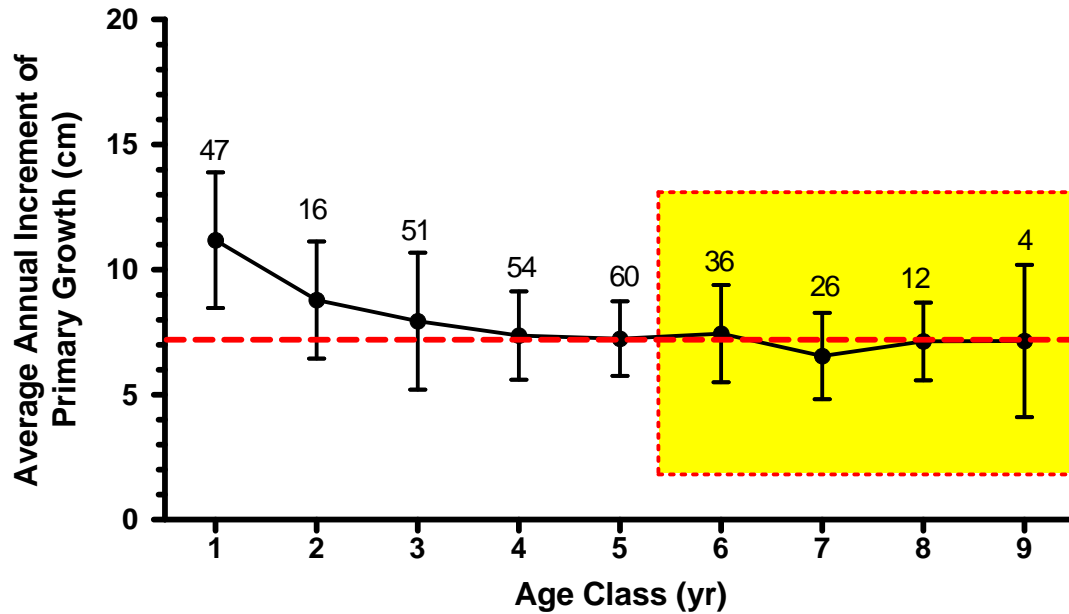

Bio 270 - Pine Lab

Range Pond State Park Study

Figure 2. Height/age ratio (mean \pm SD) of white pine seedlings in Range Pond State Park near Plains Road in Jan 2007, indicating that post-5 YO seedlings are strongly suppressed. Growth through age 5 seems to be independent of local conditions. With adequate light, post-age 5 growth should average 30-35 cm per year (Lancaster and Leak 1978). Sample size is given as the number over each mean.