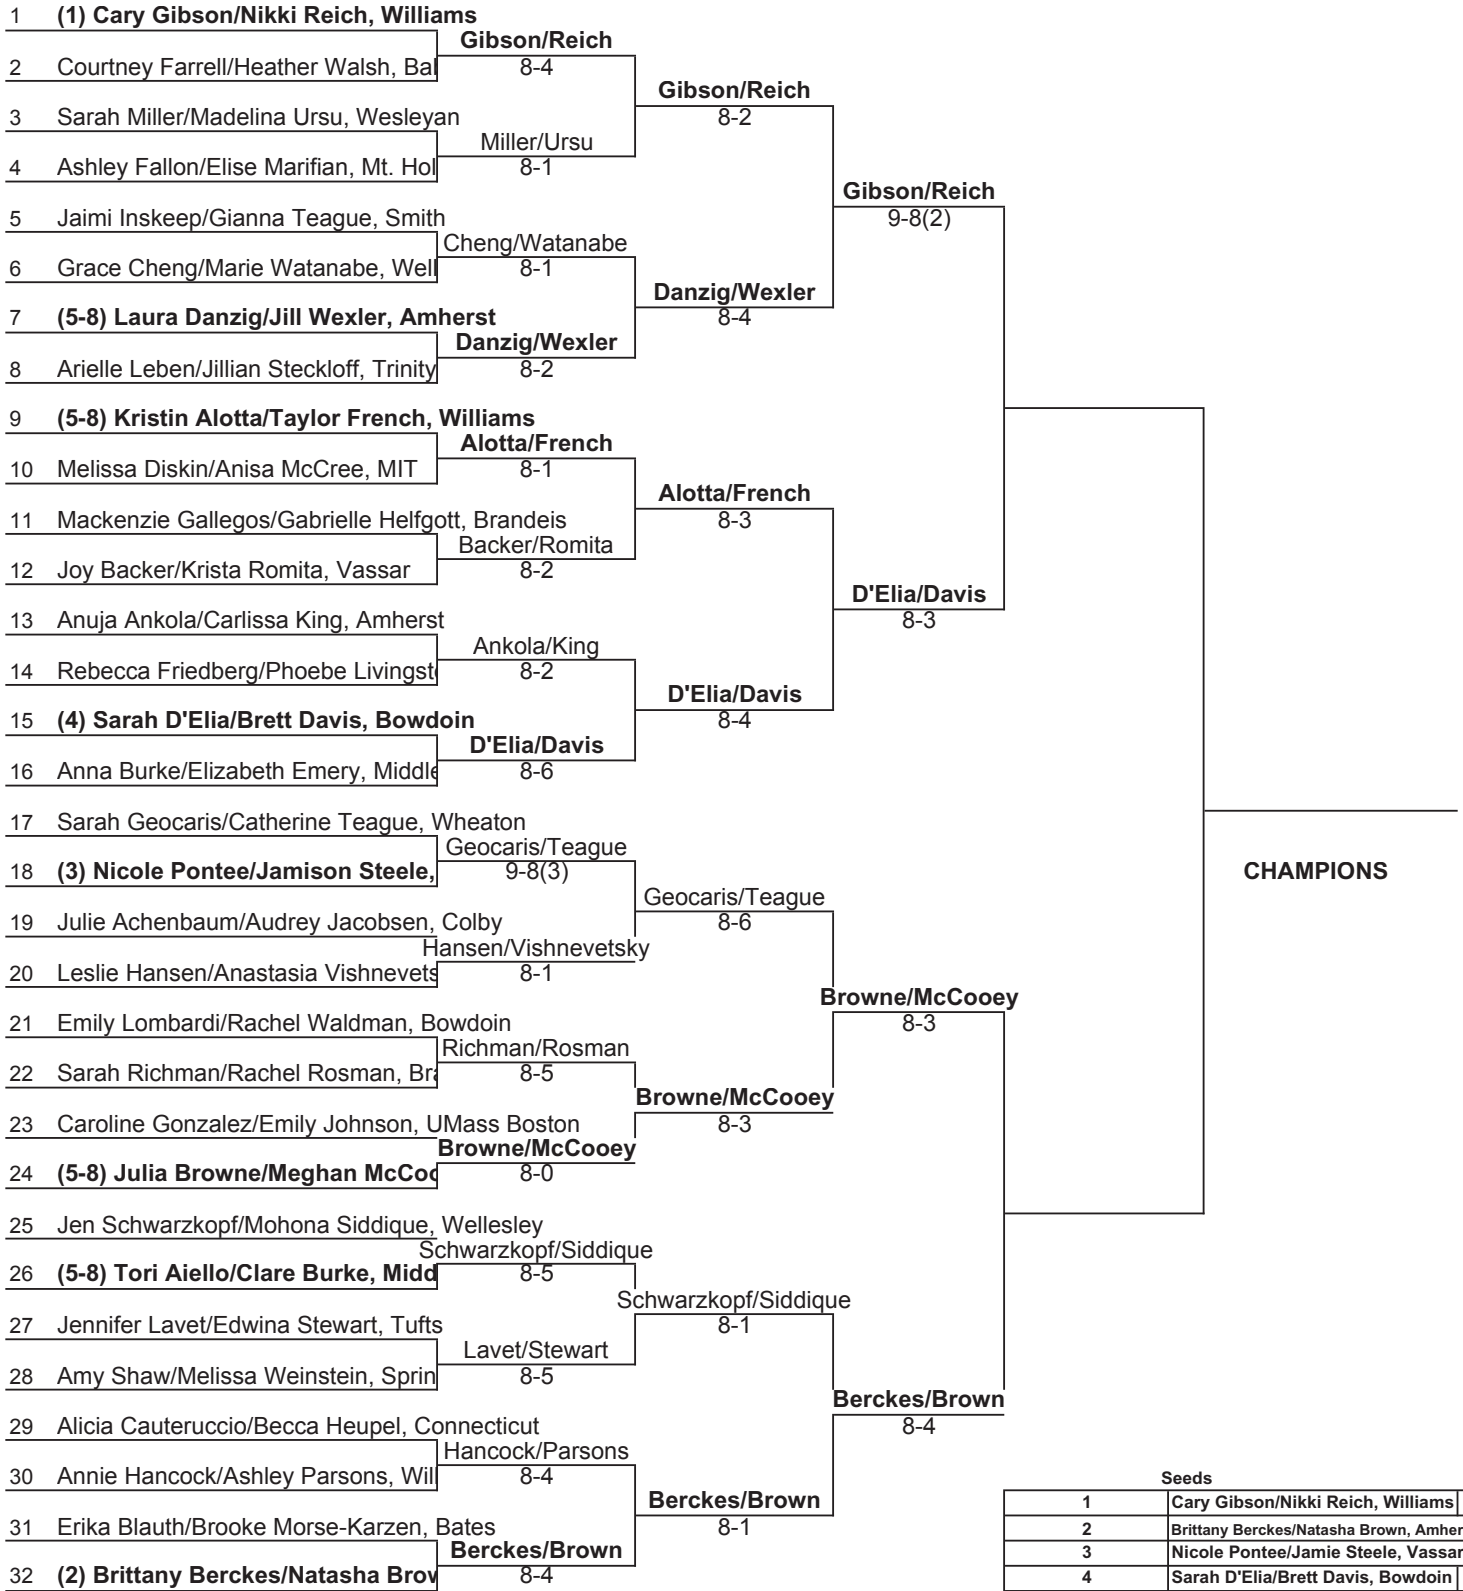

DIVISION III WILSON/ITA WOMEN'S NEW ENGLAND REGION CHAMPIONSHIPS

ADMINISTERED BY THE INTERCOLLEGIATE TENNIS ASSOCIATION

Hosted by MIT ~ Sept. 26-28, 2008

Doubles Championship Bracket

Seeds	
1	Cary Gibson/Nikki Reich, Williams
2	Brittany Berckes/Natasha Brown, Amherst
3	Nicole Pontee/Jamie Steele, Vassar
4	Sarah D'Elia/Brett Davis, Bowdoin
5-8	Laura Danzig/Jill Wexler, Amherst
5-8	Tori Aiello/Clare Burke, Middlebury
5-8	Julia Browne/Meghan McCooley, Tufts
5-8	Kristin Alotta/Taylor French, Williams