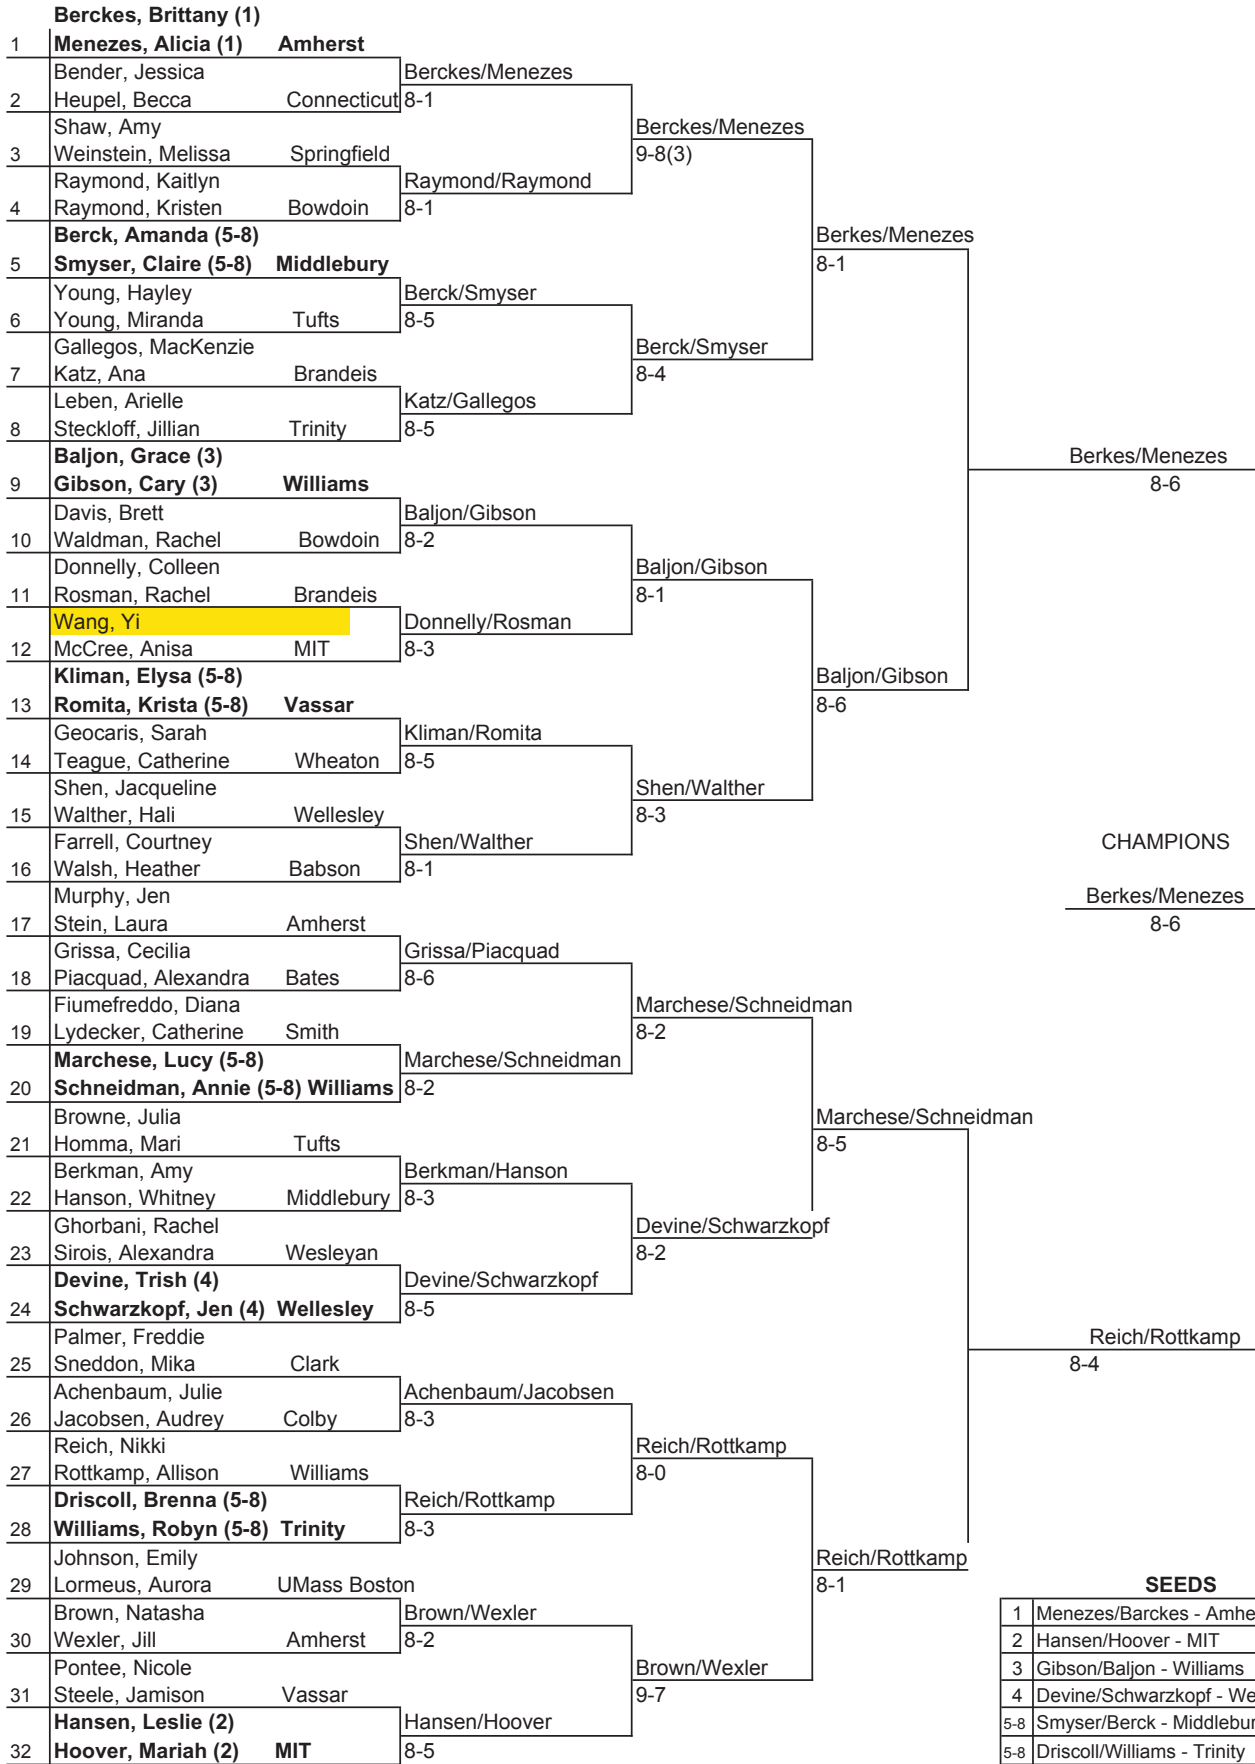

# DIVISION III WILSON/ITA WOMEN'S NEW ENGLAND REGION CHAMPIONSHIPS

ADMINISTERED BY THE INTERCOLLEGIATE TENNIS ASSOCIATION

Hosted by MIT ~ Sept. 21-23, 2007

Doubles Championship Bracket

SEEDS	
1	Menezes/Berckes - Amherst
2	Hansen/Hoover - MIT
3	Gibson/Baljon - Williams
4	Devine/Schwarzkopf - Wellesley
5-8	Smyser/Berck - Middlebury
5-8	Driscoll/Williams - Trinity
5-8	Kliman/Romita - Vassar
5-8	Marchese/Schneidman - Williams

\* Seeds 5-8 are in alpha order by school