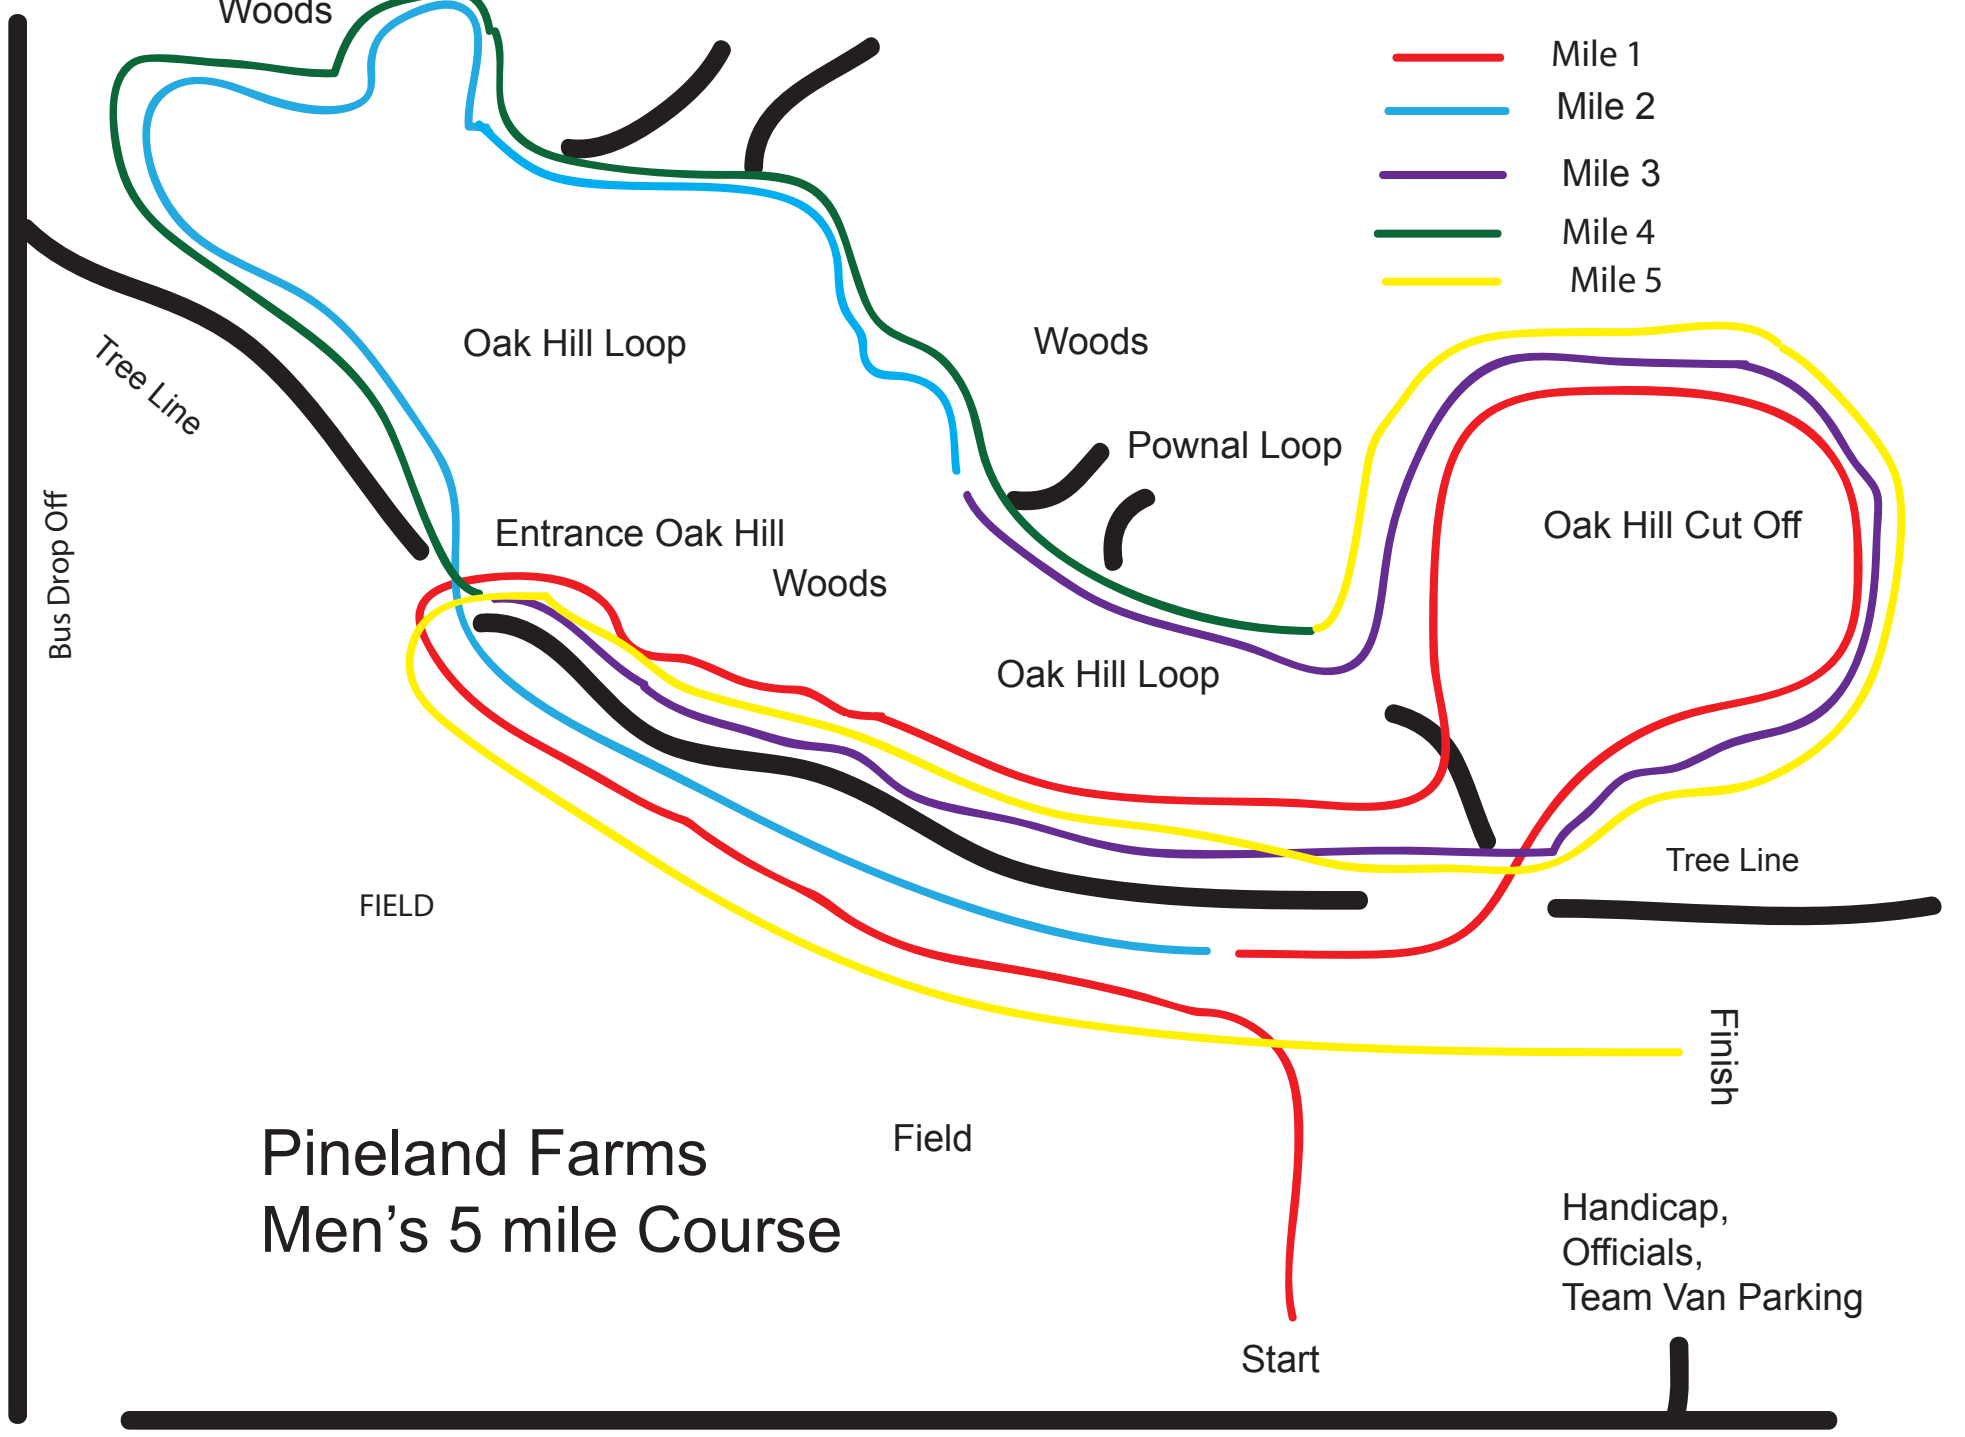

Interval Road Route 231

- Mile 1
- Mile 2
- Mile 3
- Mile 4
- Mile 5

Pineland Farms Men's 5 mile Course

Allen Road

Start

Finish

Handicap,
Officials,
Team Van Parking

Bus Drop Off

Woods

Gloucester Hill Loop

Oak Hill Loop

Woods

Pownal Loop

Oak Hill Cut Off

Entrance Oak Hill

Woods

Oak Hill Loop

Tree Line

FIELD

Field

Tree Line