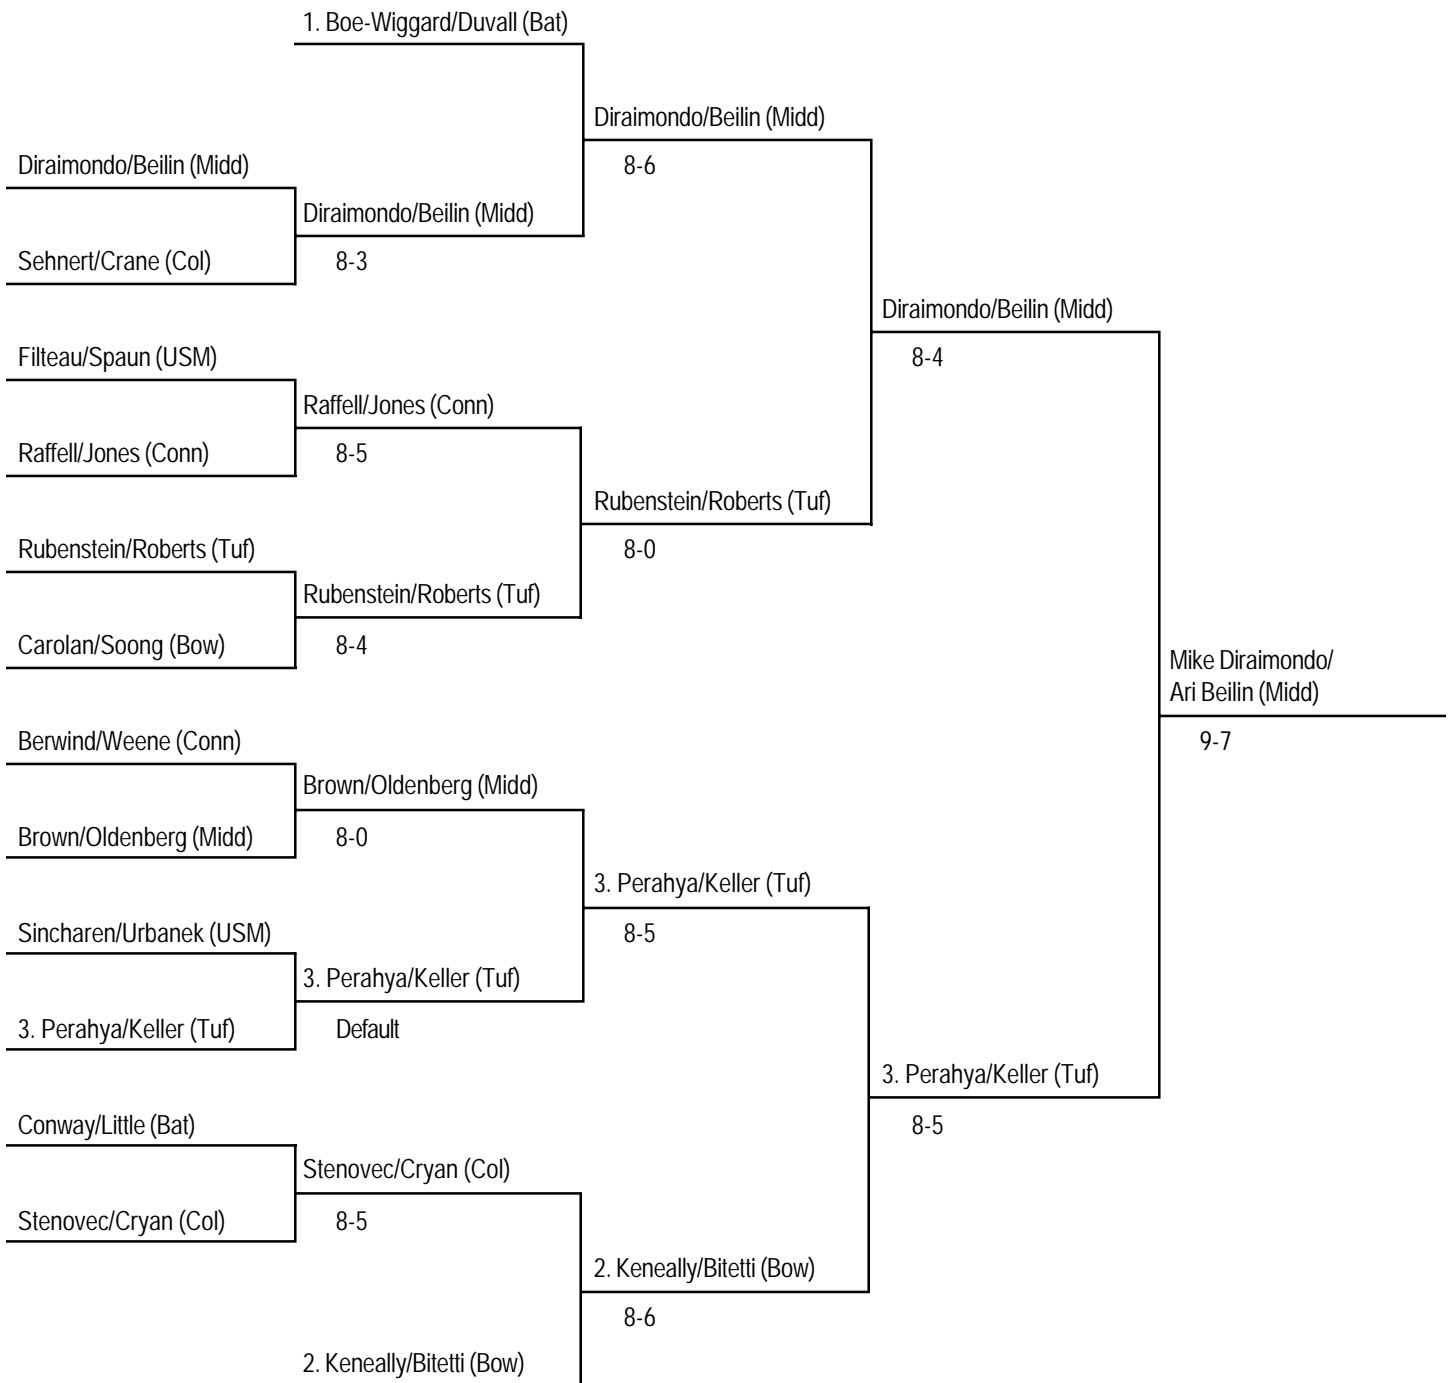

2003 Wallach Tennis Invitational

Participating Teams

Bates, Bowdoin, Colby, Connecticut College,
Middlebury, Tufts, University of Southern Maine

Bates College
Lewiston, Maine
October 4-5, 2003

2003 Wallach Tennis Invitational Singles "A" Draw

2003 Wallach Tennis Invitational Singles "B" Draw

2003 Wallach Tennis Invitational Singles "C" Draw

2003 Wallach Tennis Invitational Doubles "A" Draw

2003 Wallach Tennis Invitational Doubles "B" Draw