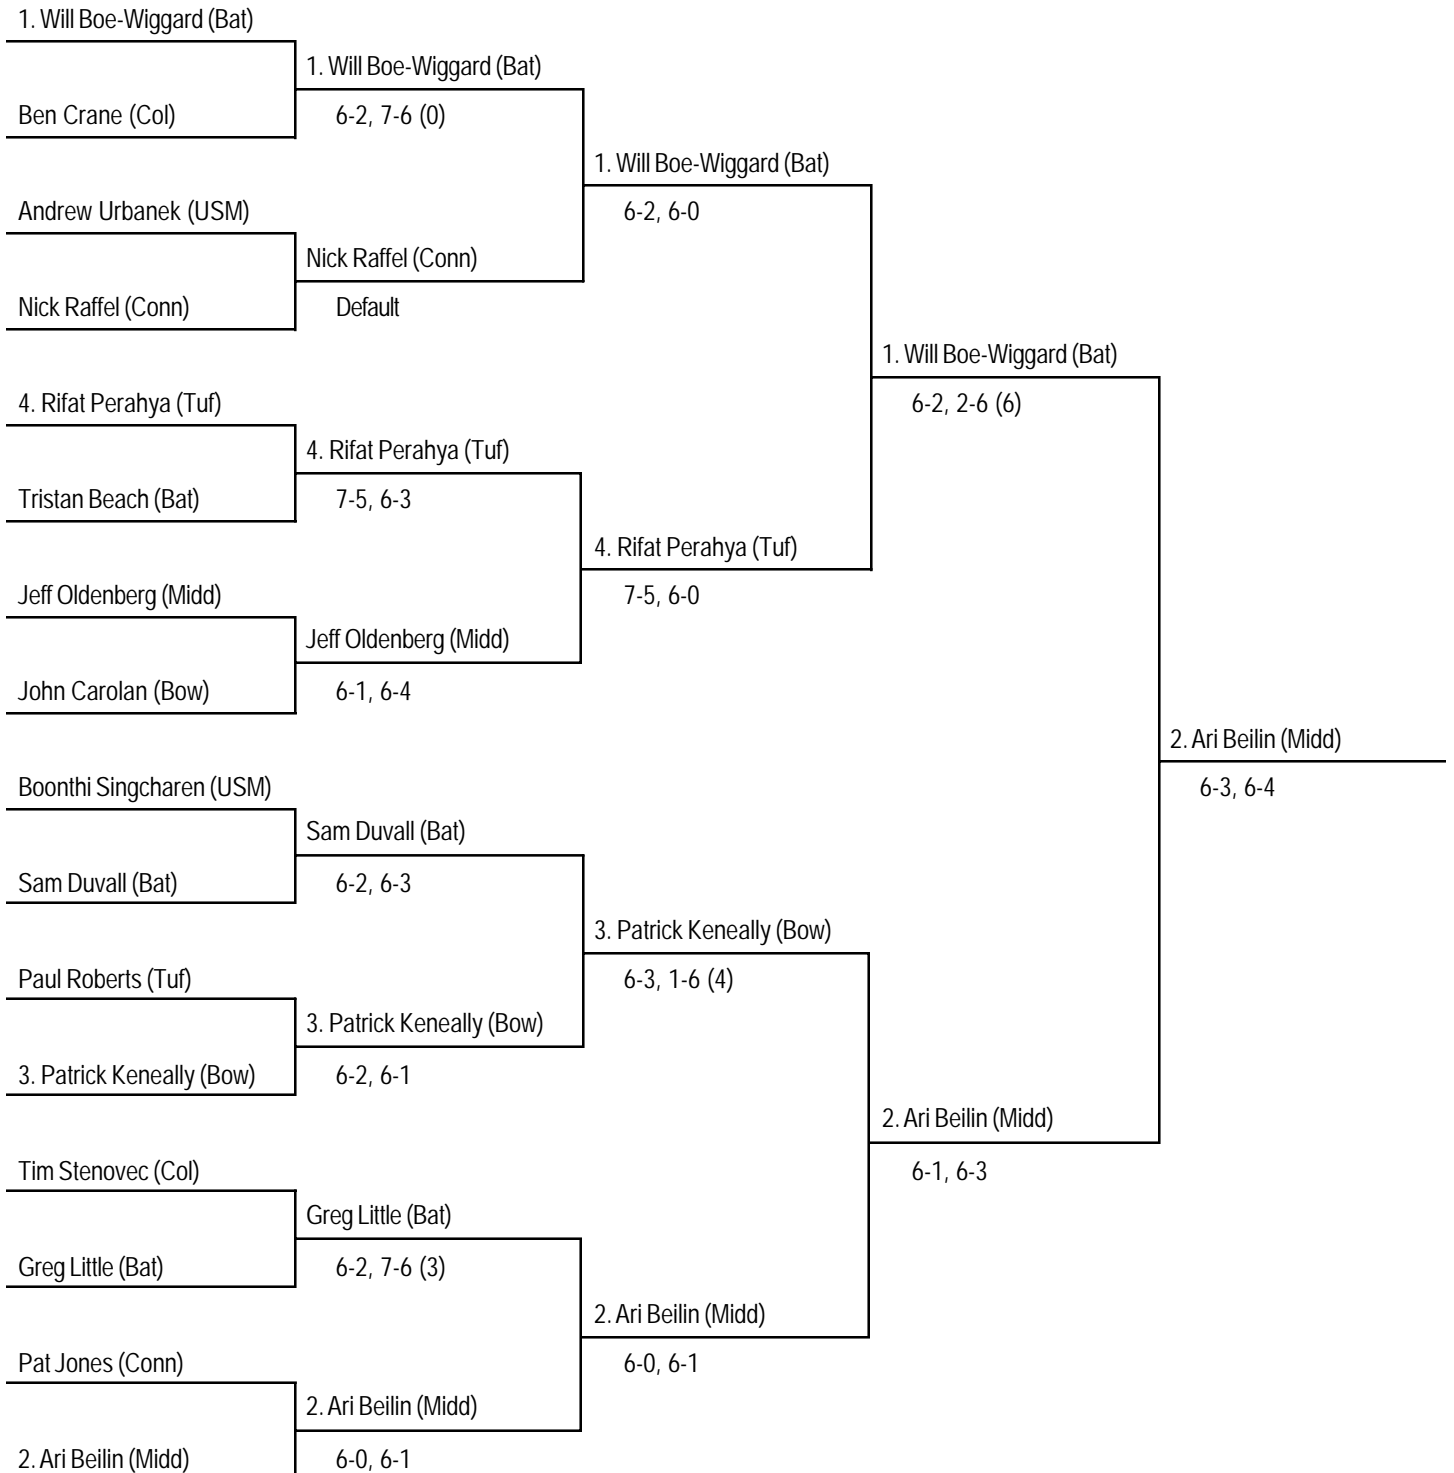

2003 Wallach Tennis Invitational

Participating Teams

Bates, Bowdoin, Colby, Connecticut College,
Middlebury, Tufts, University of Southern Maine

Bates College
Lewiston, Maine
October 4-5, 2003

2003 Wallach Tennis Invitational Singles "A" Draw