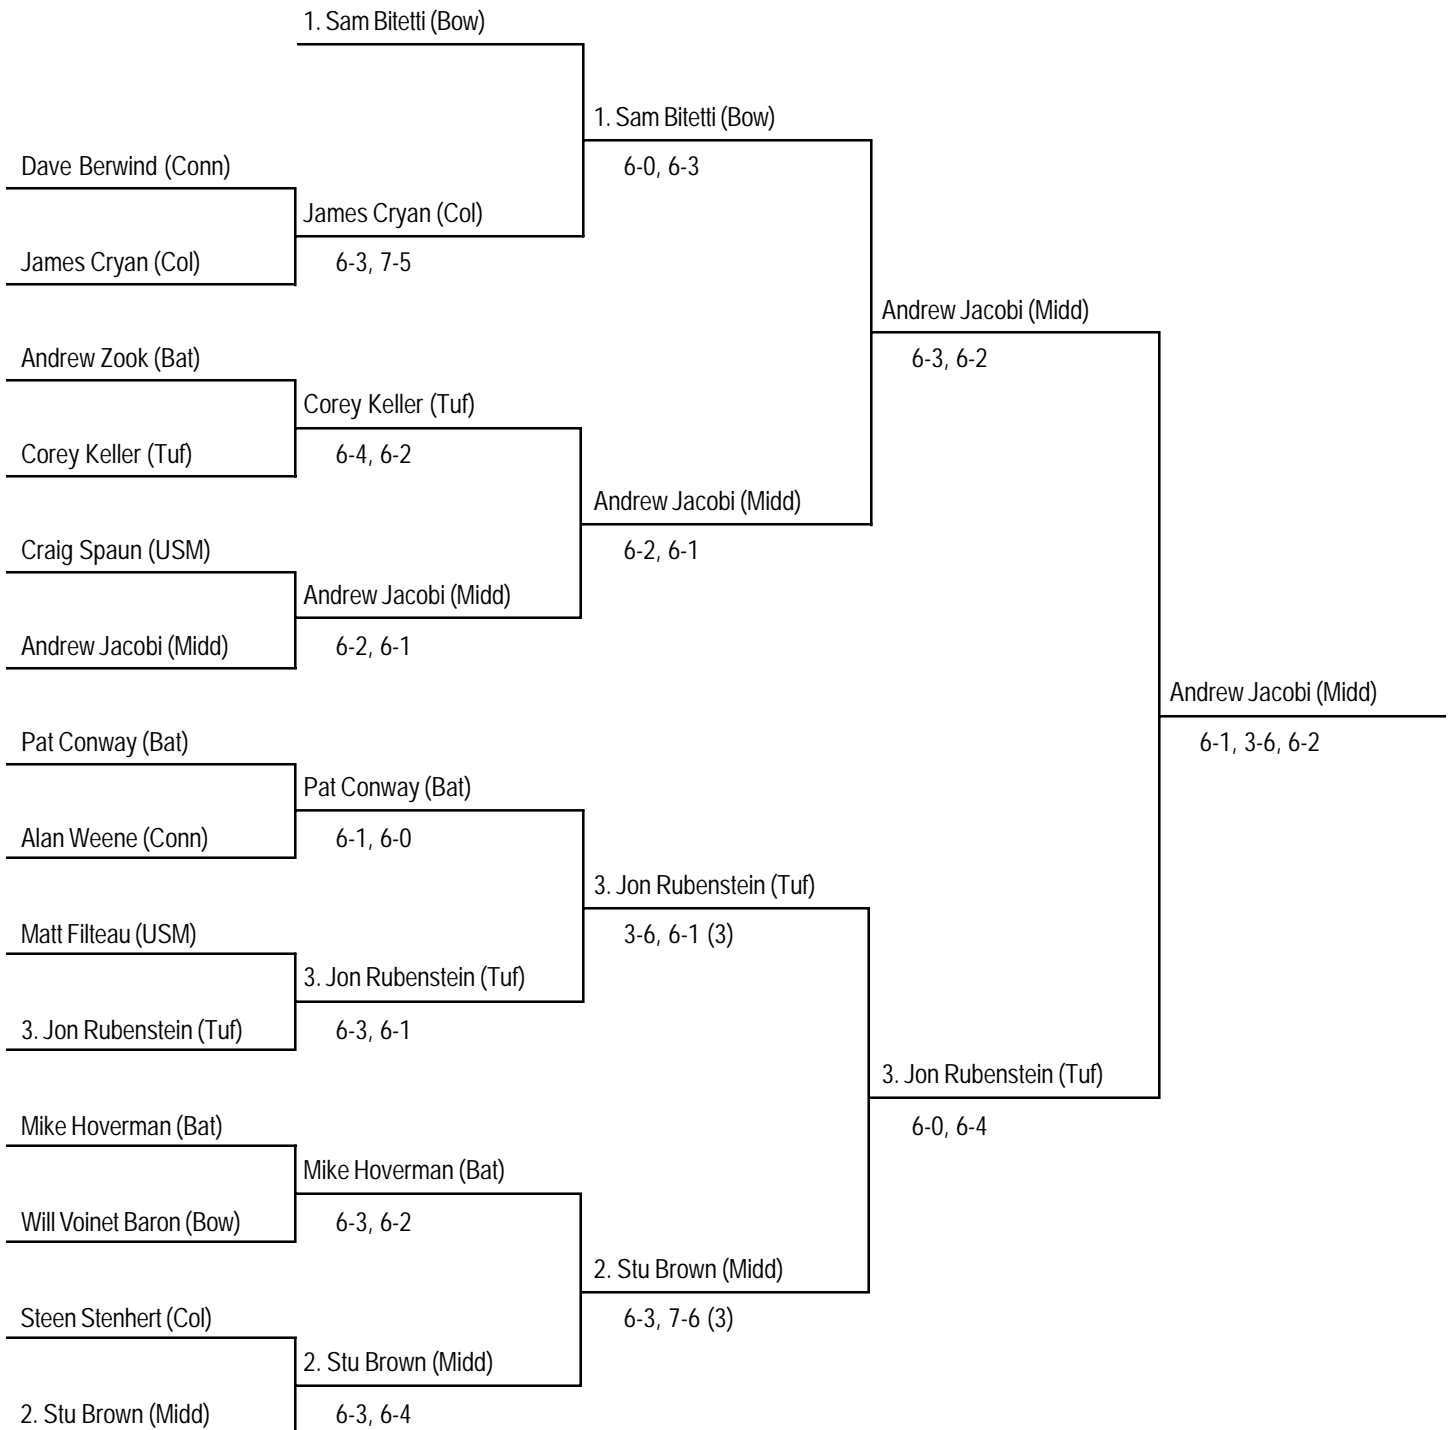

2003 Wallach Tennis Invitational

Participating Teams

Bates, Bowdoin, Colby, Connecticut College,
Middlebury, Tufts, University of Southern Maine

Bates College
Lewiston, Maine
October 4-5, 2003

2003 Wallach Tennis Invitational Singles "A" Draw

2003 Wallach Tennis Invitational Singles "B" Draw

2003 Wallach Tennis Invitational Singles "C" Draw

2003 Wallach Tennis Invitational Doubles "A" Draw

2003 Wallach Tennis Invitational Doubles "B" Draw